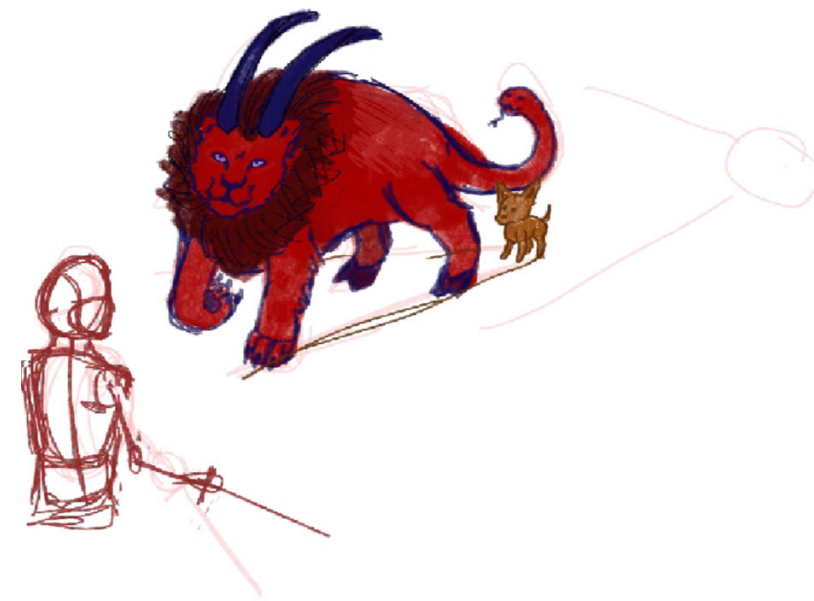

NARRATIVE ILLUSTRATION BOOK COVER

By Maddy Lynn

Sketches

Process

Chimera
→ Fury

The 3
Percy, Annabeth
→ grover

Ares

Chimera
dog

Hermes shoes
lightning Bolt

Medusa's head
in box

helmet →

Medusa

Hydra →

Process

I

The lightning thief

PERCY JACKSON

The light there

PERCY JACKSON

The light there

Final

PERCY JACKSON is about to be kicked out of out of boarding school . . . again. And that's the least of his troubles. Lately, mythological monsters and the gods of Mount Olympus seem to be walking straight out of the pages of Percy's Greek mythology textbook and into his life. And worse, he's angered a few of them. Zeus's master lightning bolt has been stolen, and Percy is the prime suspect. . .

Now Percy and his friends have just ten days to find and return Zeus's stolen property and bring peace to a warring Mount Olympus. But to succeed in his quest, Percy will have to do more than catch the true thief: He must come to terms with the father who abandoned him; solved the riddle of the Oracle, which warns him of betrayal by a friend; and unravel a treachery more powerful than the gods themselves.