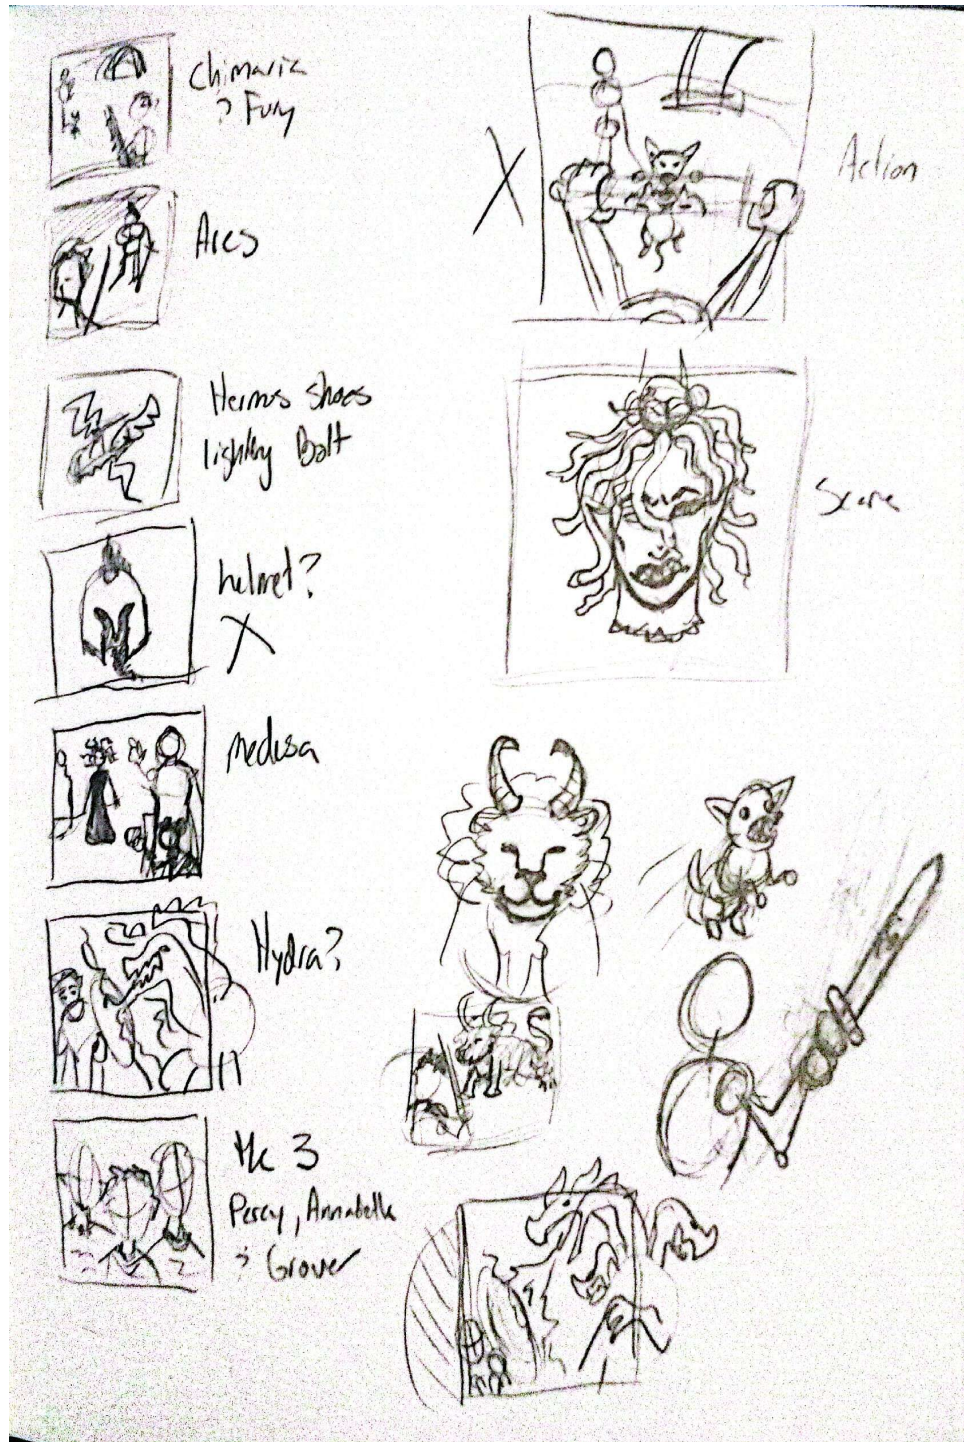

NARRATIVE ILLUSTRATION BOOK COVER

By Maddy Lynn

Sketches

Process

Chimera
→ Fury

The 3
Percy, Annabeth
→ grover

Ares

Chimera
dog

Hermes shoes
lightning Bolt

Medusa's head
in box

helmet →

Medusa

Hydra →

Process

I

The lightning thief

PERCY JACKSON

The light there

PERCY JACKSON

The light there

Final

PERCY JACKSON is about to be kicked out of out of boarding school . . . again. And that's the least of his troubles. Lately, mythological monsters and the gods of Mount Olympus seem to be walking straight out of the pages of Percy's Greek mythology textbook and into his life. And worse, he's angered a few of them. Zeus's master lightning bolt has been stolen, and Percy is the prime suspect. . .

Now Percy and his friends have just ten days to find and return Zeus's stolen property and bring peace to a warring Mount Olympus. But to succeed in his quest, Percy will have to do more than catch the true thief: He must come to terms with the father who abandoned him; solved the riddle of the Oracle, which warns him of betrayal by a friend; and unravel a treachery more powerful than the gods themselves.